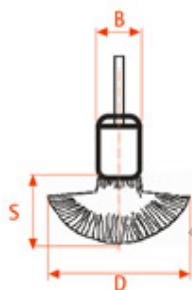

Mushroom Shaped End Brushes

Mushroom Shaped End Brushes. High resistant crimped steel wire with very high wire density, mushrooms shaped for cleaning in hollow areas. Suited in car-repair garage for motors maintenance.

Product line:

Professional

- Single pack
- Display
- Blister

D ART	shaft	S	ø	Wire	RPM	MAX	Pcs.	Min	REF
35PF15	6x21	250,3	Steel	18000	24	831			
50PF20	6x21	250,3	Steel	18000	24	832			
60PF30	6x21	300,3	Steel	15000	12	833			
23710/25	6x21	220,3	Steel	18000	24	834			
30710/30	6x21	250,3	Steel	18000	24	835			
40710/40	6x21	350,3	Steel	18000	24	836			